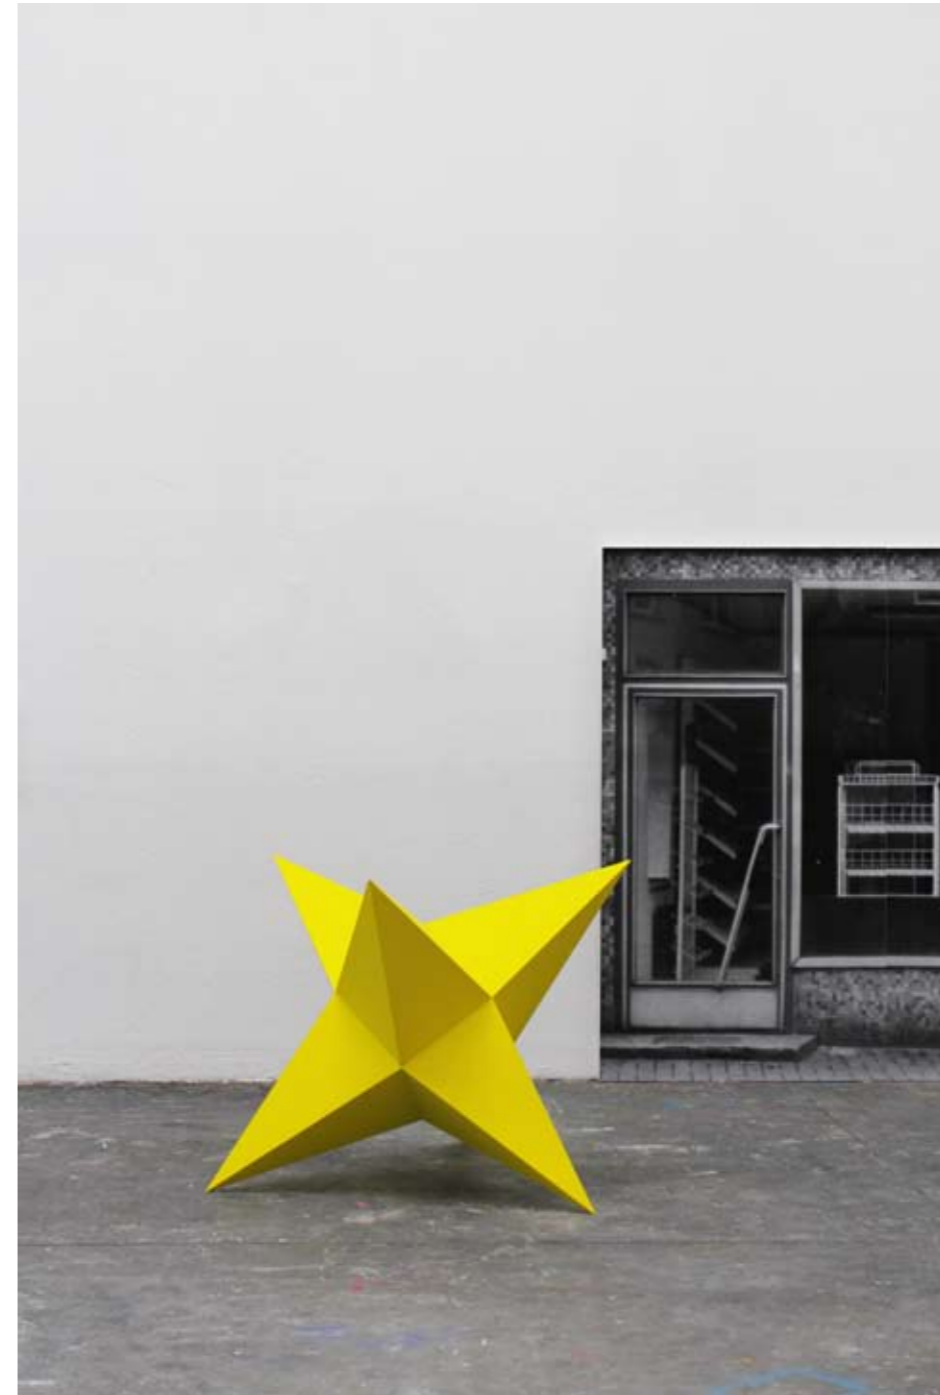

200 x 150 x 40 cm

wood, steel, paint

exhibition view - Kunstverein Mönchengladbach

Stern and Trinkhalle 2012
Stern diameter 300 cm
Trinkhalle 390 x 240 x 4 cm
printed paper, wood, MDF, paint
exhibition view - HBK Braunschweig