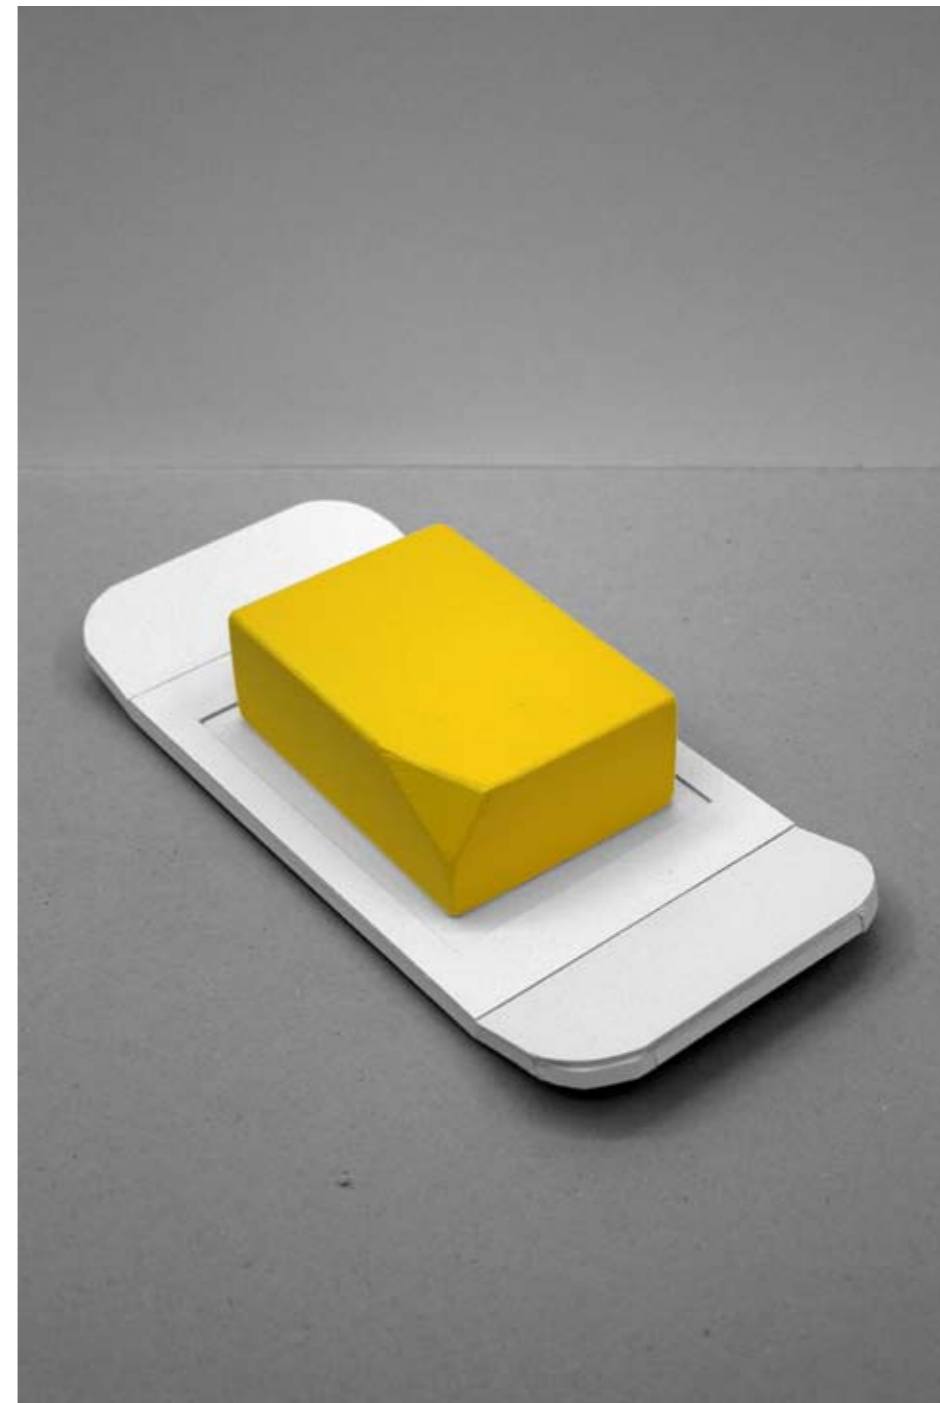

FRANZ SCHMIDT

Butter 2014
6,5 x 35 x 15,5 cm
cardboard, paint

Bank 2013 and Jalousie 2012

Bank 90 x 192 x 41 cm

Jalousie 143 x 112 x 3,5 cm

MDF, polystyrene, steel, paint

exhibition view - Museum Kunstpalast Düsseldorf