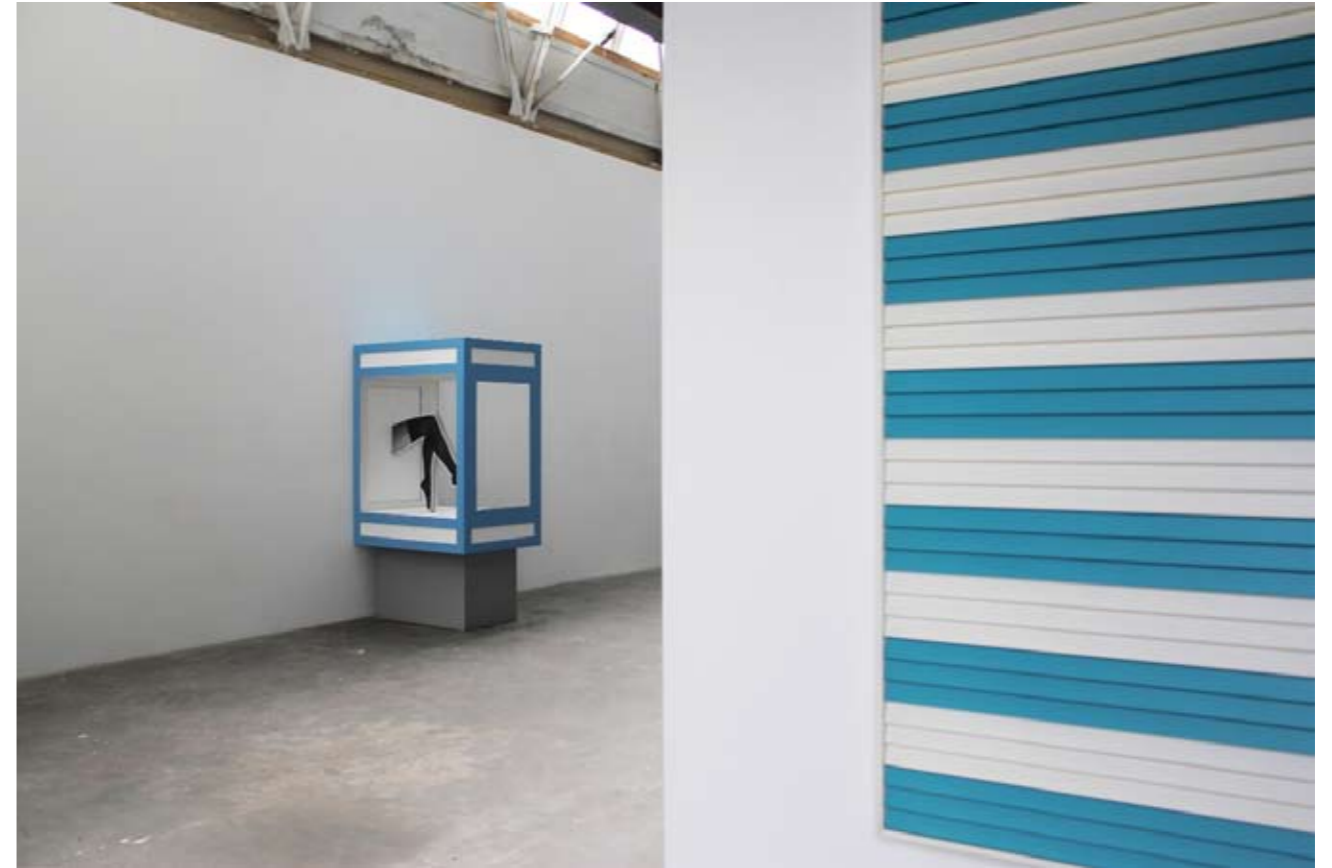

o.T. 2014
94 x 200 x 140 cm
MDF, acryl, paint
exhibition view - Lady Fitness Berlin

Schaufenster 2013
200 x 360 x 20 cm
MDF, wood, acrystal, paint
exhibition view - KIT - Kunst im Tunnel Düsseldorf

Becken 2013
135 x 90 x 50 cm
MDF, polystyrene, paint
exhibition view - KIT - Kunst im Tunnel Düsseldorf
photo: Ivo Faber